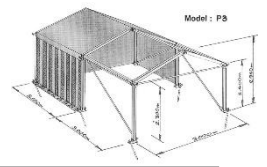

M & T Marquees

2023 Price Guide

Size	Marquee	Lining	Matting	Lighting	Seated	Standing
3m x 3m	£145.00	£68.00	£33.00	£50.00	8	12
3m x 6m	£231.00	£107.00	£44.00	£50.00	16	24
3m x 9m	£319.00	£146.00	£66.00	£50.00	24	36
3m x 12m	£407.00	£185.00	£88.00	£100.00	32	48

Size	Marquee	Lining	Matting	Lighting	Seated	Standing
6m x 3m	£231.00	£100.00	£44.00	£50.00	16	24
6m x 6m	£321.00	£140.00	£88.00	£50.00	32	48
6m x 9m	£411.00	£185.00	£132.00	£50.00	48	72
6m x 12m	£501.00	£230.00	£176.00	£100.00	64	96
6m x 15m	£591.00	£275.00	£220.00	£100.00	80	120
6m x 18m	£681.00	£320.00	£264.00	£100.00	96	144
6m x 21m	£771.00	£365.00	£308.00	£150.00	112	168
6m x 24m	£861.00	£410.00	£352.00	£150.00	128	192

Size	Marquee	Lining	Matting	Lighting	Seated	Standing
10m x 3m	£341.00	£160.00	£66.00	£50.00	24	36
10m x 6m	£449.00	£230.00	£132.00	£50.00	48	72
10m x 9m	£557.00	£300.00	£198.00	£50.00	72	108
10m x 12m	£665.00	£370.00	£264.00	£100.00	96	144
10m x 15m	£773.00	£440.00	£330.00	£100.00	120	180
10m x 18m	£881.00	£510.00	£396.00	£100.00	144	216
10m x 21m	£989.00	£580.00	£462.00	£150.00	168	252
10m x 24m	£1,097.00	£650.00	£528.00	£150.00	192	288
10m x 27m	£1,205.00	£720.00	£594.00	£150.00	216	324
10m x 30m	£1,313.00	£790.00	£660.00	£200.00	240	360
10m x 33m	£1,421.00	£860.00	£726.00	£200.00	264	396
10m x 36m	£1,529.00	£930.00	£792.00	£200.00	264	396