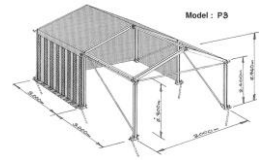

## 2018 Price Guide

Size	Marquee	Lining	Matting	Lighting	Seated	Standing
3m x 3m	£126.00	£60.00	£30.00	£45.00	8	12
3m x 6m	£201.00	£91.00	£38.00	£45.00	16	24
3m x 9m	£276.00	£127.00	£55.00	£45.00	24	36
3m x 12m	£351.00	£163.00	£76.00	£90.00	32	48

Size	Marquee	Lining	Matting	Lighting	Seated	Standing
6m x 3m	£201.00	£77.00	£38.00	£45.00	16	24
6m x 6m	£279.00	£117.00	£76.00	£45.00	32	48
6m x 9m	£357.00	£157.00	£114.00	£45.00	48	72
6m x 12m	£435.00	£197.00	£152.00	£90.00	64	96
6m x 15m	£513.00	£237.00	£190.00	£90.00	80	120
6m x 18m	£591.00	£277.00	£228.00	£90.00	96	144
6m x 21m	£747.00	£317.00	£245.00	£135.00	112	168